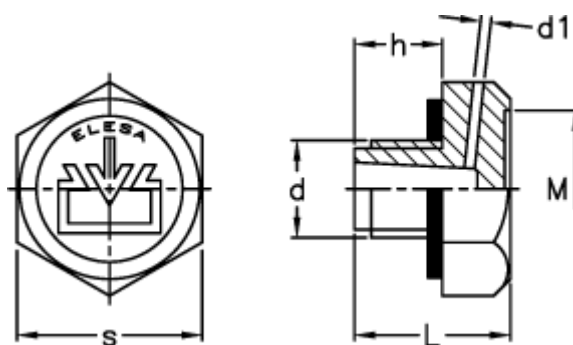

Article number: 2311058679

Description: E+G Oil fill plug, w/breather hole
TCDF.1, black

Measures

d	= G 1
d1	= 2
h	= 13
L	= 22
M	= 31.0
s	= 38
Tightening torque N m = 12 til 15	